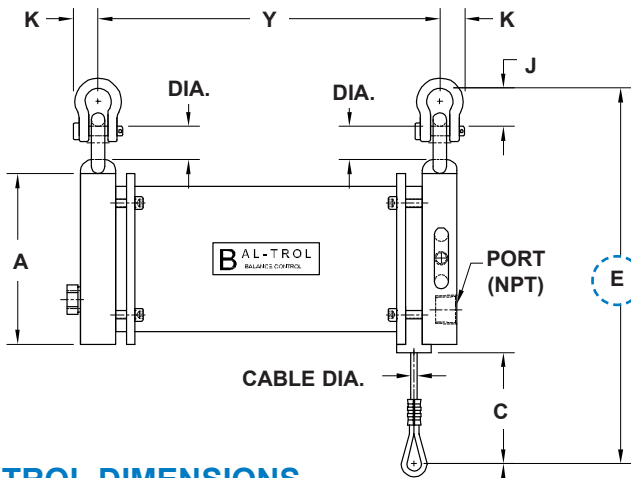

**PRO-AIR UNITS**

Patent No. 7,798,472

**PH & PV - DIMENSIONS**

| MODEL | A    | C    | E     | J    | K   | DIA. | CABLE DIA.                | PORT (NPT) |
|-------|------|------|-------|------|-----|------|---------------------------|------------|
| 03    | 3.63 | 4.50 | 10.54 | 1.50 | .93 | .78  | ID: 1/16 OD: 3/32 (7 X 7) | 1/4        |
| 06    | 4.50 | 4.50 | 11.64 | 1.50 | .93 | .78  | ID: 3/32 OD: 1/8 (7 X 19) | 3/8        |
| 12    | 6.25 | 5.50 | 14.24 | 1.50 | .93 | .97  | ID: 1/8 OD: 3/16 (19 X 7) | 3/8        |

NOTE: DIMENSION "E" DOES NOT INCLUDE CONTROL.

NOTE: DIMENSIONS "E" AND "Z" DO NOT INCLUDE CONTROL

**CONTROL DIMENSIONS**

| MODEL | B CONTROL | H, PH, SH, N CONTROL | S, SL CONTROL |
|-------|-----------|----------------------|---------------|
| 03    | 3.00      | 3.00                 | 16.69         |
| 06    | 3.00      | 3.00                 | 16.69         |
| 12    | 10.00     | 3.00                 | 16.69         |

SEE CONTROLS PAGES 3-5

NOTE: We Reserve the Right to Change Specifications & Dimensions Without Notice. When Specifications Are Critical Consult Factory.

THE CHART BELOW INDICATES THE OVERALL LENGTH OF UNITS AT VARIOUS TRAVEL. THESE MEASUREMENTS ARE THE OVERALL LENGTH ONLY, NO CONTROLS ADDED IN.