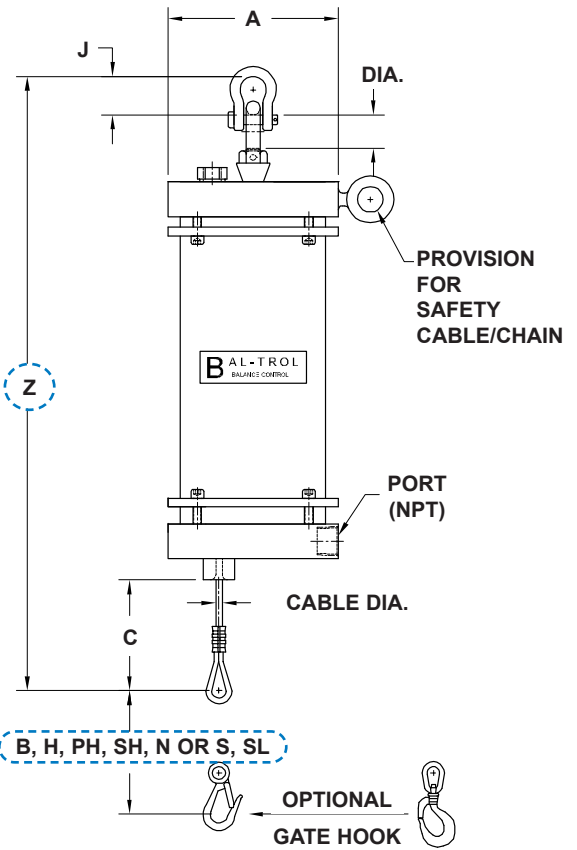

**PRO-AIR UNITS**

Patent No. 7,798,472

**PH & PV - DIMENSIONS**

| MODEL | A    | C    | E     | J    | K   | DIA. | CABLE DIA.                | PORT (NPT) |
|-------|------|------|-------|------|-----|------|---------------------------|------------|
| 03    | 3.63 | 4.50 | 10.54 | 1.50 | .93 | .78  | ID: 1/16 OD: 3/32 (7 X 7) | 1/4        |
| 06    | 4.50 | 4.50 | 11.64 | 1.50 | .93 | .78  | ID: 3/32 OD: 1/8 (7 X 19) | 3/8        |
| 12    | 6.25 | 5.50 | 14.24 | 1.50 | .93 | .97  | ID: 1/8 OD: 3/16 (19 X 7) | 3/8        |

NOTE: DIMENSION "E" DOES NOT INCLUDE CONTROL.

NOTE: DIMENSIONS "E" AND "Z" DO NOT INCLUDE CONTROL

**CONTROL DIMENSIONS**

| MODEL | B CONTROL | H, PH, SH, N CONTROL | S, SL CONTROL |
|-------|-----------|----------------------|---------------|
| 03    | 3.00      | 3.00                 | 16.69         |
| 06    | 3.00      | 3.00                 | 16.69         |
| 12    | 10.00     | 3.00                 | 16.69         |

SEE CONTROLS PAGES 3-5

NOTE: We Reserve the Right to Change Specifications & Dimensions Without Notice. When Specifications Are Critical Consult Factory.

THE CHART BELOW INDICATES THE OVERALL LENGTH OF UNITS AT VARIOUS TRAVEL. THESE MEASUREMENTS ARE THE OVERALL LENGTH ONLY, NO CONTROLS ADDED IN.