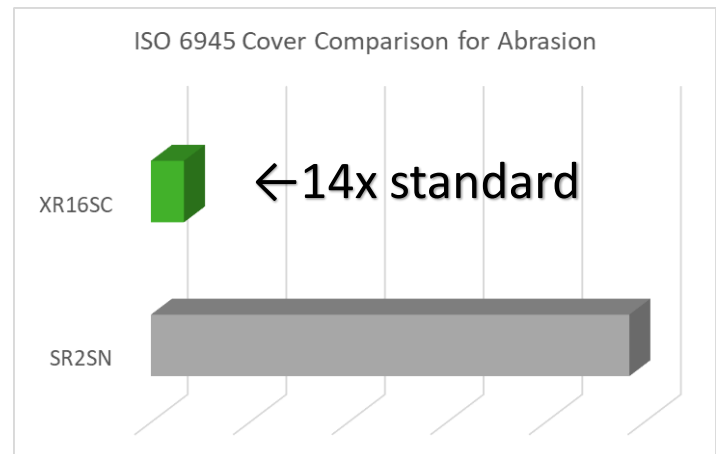

Best in Class Abrasion Resistance

The X-Life abrasion resistant cover also extends the life of the hose, reducing your overall hydraulic hose cost.

In laboratory testing, our X-Life cover was **14x more resistant to abrasion** than the standard cover.

Crimp Specifications are available for XR16SC from www.ContiFluidSolutions.com or from the Continental MyCrimp Hydraulics App, available on [Android](#) or [iPhone](#).

XR16SC

Fitting Family	Hose I.D. (INCH)	Insertion Length (INCH)	Skive Type	Crimp Length (INCH, tol +/- 1/32")	Crimp Diameter (tolerance +/- 0.005" or +/-0.127mm)		Crimper	Die Set	Approximate Setting
					INCH	MM			
B2-***-04** (Ultra-Crimp Fitting)	1/4	0.875	Non-Skive	Full	0.677	17.2	PC200/PC400/PC440/PC600/PC1000/PC1200	16 Blue	1.2
B2-***-05** (Ultra-Crimp Fitting)	5/16	0.868	Non-Skive	Full	0.768	19.5	PC200/PC400/PC440/PC600/PC1000/PC1200	19 Green	.5
B2-***-06** (Ultra-Crimp Fitting)	3/8	0.906	Non-Skive	Full	0.811	20.6	PC200/PC400/PC440/PC600/PC1000/PC1200	19 Green	1.6
B2-***-08** (Ultra-Crimp Fitting)	1/2	1.096	Non-Skive	Full	0.945	24.0	PC200/PC400/PC440/PC600/PC1000/PC1200	23 Yellow	1
B2-***-10** (Ultra-Crimp Fitting)	5/8	1.250	Non-Skive	Full	1.122	28.5	PC200/PC400/PC440/PC600/PC1000/PC1200	27 Brown	1.5
B2-***-12** (Ultra-Crimp Fitting)	3/4	1.305	Non-Skive	Full	1.272	32.3	PC200/PC400/PC440/PC600/PC1000/PC1200	31 Silver	1.3
B2-***-16** (Ultra-Crimp Fitting)	1	1.535	Non-Skive	Full	1.705	43.3	PC200/PC400/PC440/PC600/PC1000/PC1200	41 Orange	2.3
B2-***-20** (Ultra-Crimp Fitting)	1 1/4	1.657	Non-Skive	Full	1.969	50.0	PC200/PC400/PC440/PC600/PC1000/PC1200	45	5.0
B2SC-***-24** (Ultra-Crimp Fitting)	1 1/2	2.493	Non-Skive	Full	2.224	56.5	PC200/PC400/PC440/PC600/PC1000/PC1200	56 Black¹	.5
B2-***-32** (Ultra-Crimp Fitting)	2	2.827	Non-Skive	Full	2.783	70.7	PC200/PC400/PC440/PC600/PC1000/PC1200	69 Pink	1.7

1: Selection requires a New B2SC-***-24** Ultra Crimp Fitting from Conti. Please check for materials before starting the job

Should you have any questions regarding this, please contact Customer Service or your local Hydraulic Solutions Specialist

Hydraulic Solutions Specialists:

Joe Herm, Midwest (330) 604-6275 Joe.Herm@continental.com	Matt Barry, Northeast (706) 830-4974 Matthew.Barry@continental.com	Andy Collins, West (330) 592-7637 Andy.Collins@continental.com
	Kevin Henry, Southeast (985) 264-7276 Kevin.Henry@continental.com	Gary Corbett, Canada (519) 981-7088 Gary.Corbett@continental.com